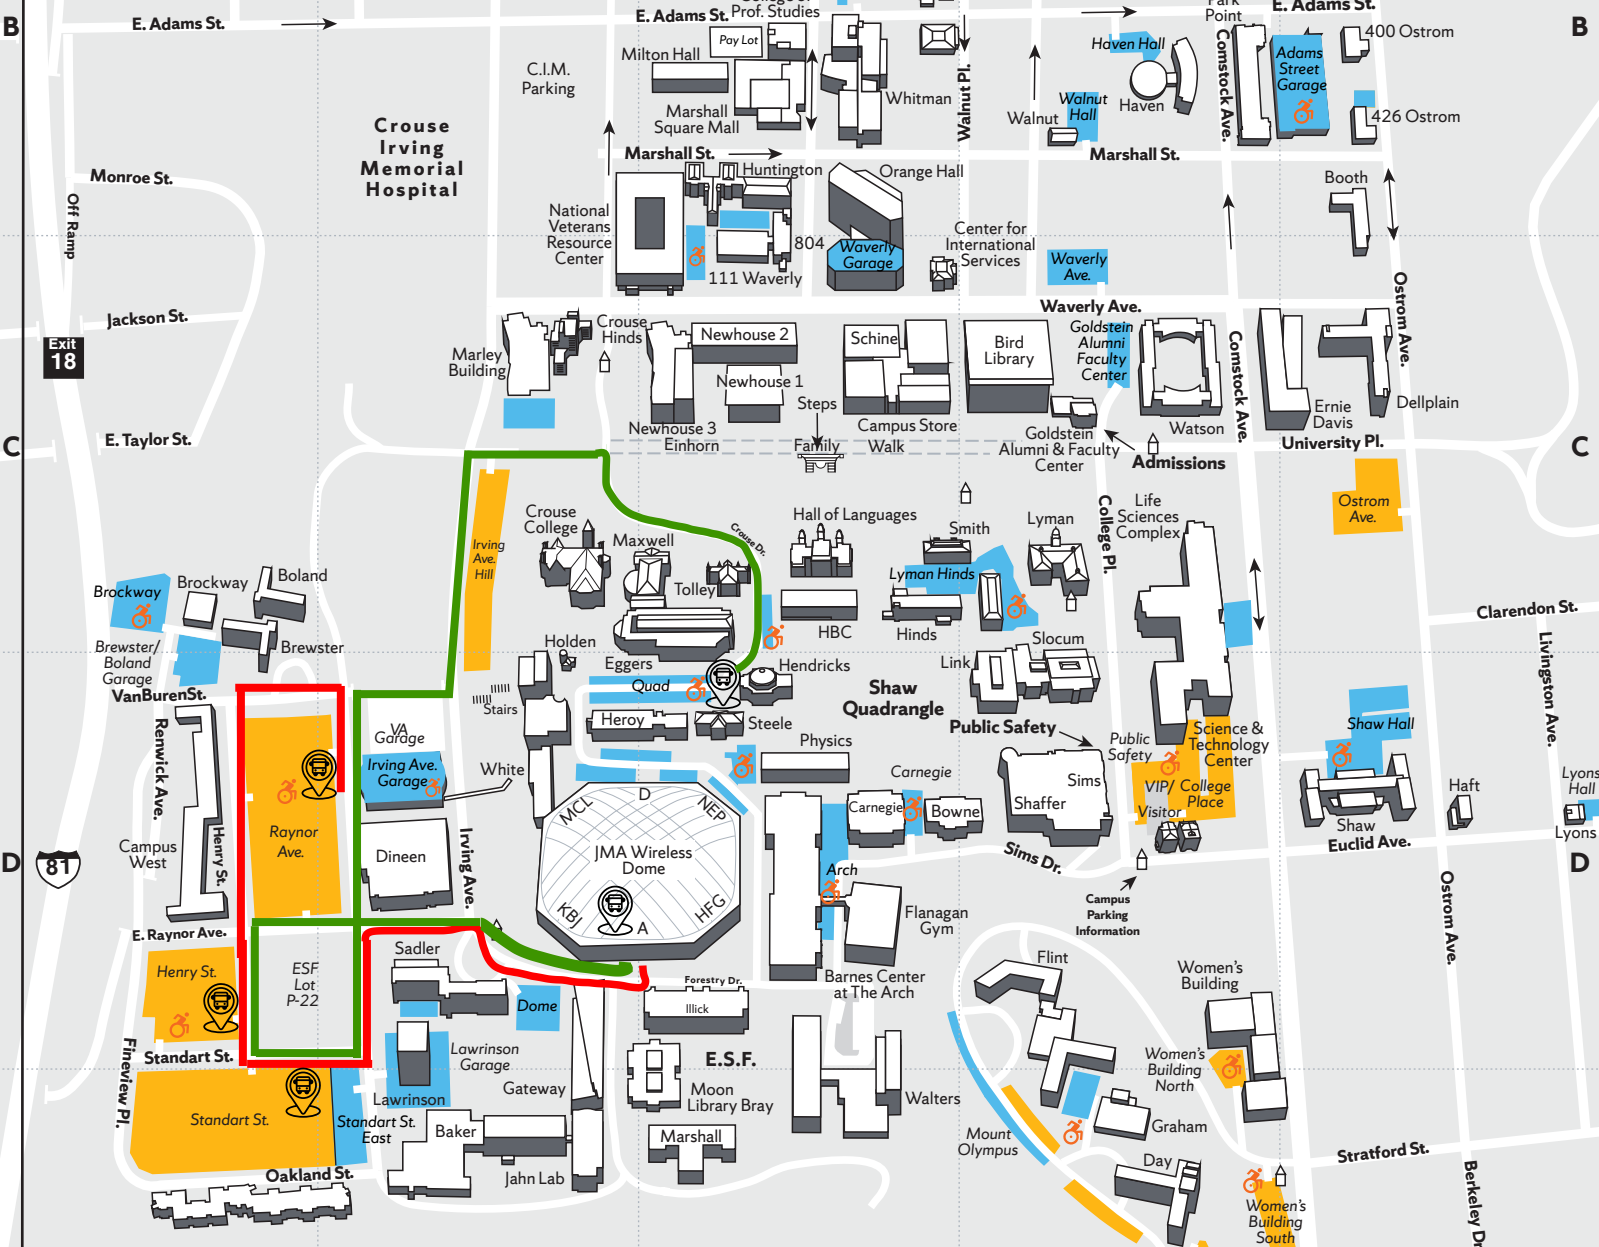

# MAIN CAMPUS

**Shuttle Stops**

- Raynor Ave Lot
- Henry St Lot
- Standart St Lot
- JMA Dome Gate A
- Hendricks Chapel

**West Campus Shuttle Route to Quad**

**JMA Dome Shuttle Route**

**Orange Parking Lot**  
Valid corresponding permit required. Any valid SU permit accepted 4:30 p.m. - 7 a.m. M-F and weekends except Dome and Special Events.

**Blue Parking Lot**  
Restricted to valid corresponding permits only, 24 hours per day, 7 days per week.

**Accessible Parking**

**Main Campus Key**

Barnes Center at The Arch.....	D-3	H.B. Crouse Hall (HBC).....	C-3
Bird Library.....	C-4	Hall of Languages (HL).....	C-3
Booth Hall.....	B-5	Health Care.....	C-3
Bowne Hall.....	D-3	Hendricks Chapel.....	C-3
Center for International Services.....	C-3	Hinds Hall.....	C-3
College of Professional Studies.....	B-3	Huntington Hall.....	B-3
Crouse College.....	C-2	JMA Wireless Dome.....	A-2
Crouse-Hinds Hall.....	C-2	Link Hall.....	D-4
Dineen Hall.....	D-2	Newhouse I, II, III.....	C-3
Eggers Hall.....	C-3	Maxwell Hall.....	C-3
Ernie Davis Hall.....	C-5	Physics.....	D-3
		Schine Student Center.....	C-3

Science & Technology Center.....	C-4
Shaffer Art Building.....	D-4
Sims Hall.....	D-4
Slocum Hall.....	D-4
Smith Hall.....	C-3
Steele Hall.....	D-3
Syracuse Stage.....	A-2
Watson Hall.....	C-4
Whitman School of Management.....	B-3
Women's Building.....	D-4